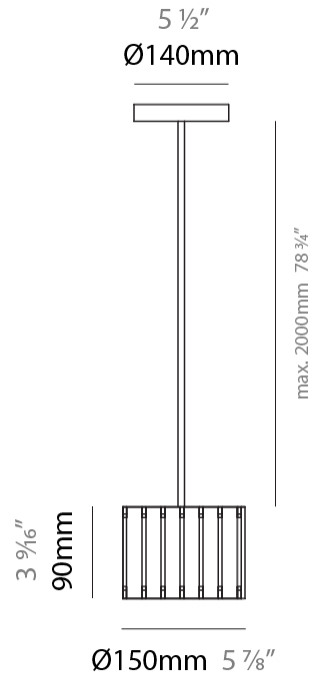

PROJECT	_____
TYPE	_____
SPECIFIER	_____
QUANTITY	_____
DATE	_____

LUZ OCULTA WOOD SUSPENSION

D51043- _____ - _____
base number   Finish   Finish
                         Options   Options

1. To build a product code in our configurator select the specify button on the base model # product page
2. To build a manual product code on this datasheet choose from the options listed below in blue font and add the suffix to the base model #

GENERAL

Series: Luz Oculta
Subseries: Luz Oculta Wood
Brand: Fambuena
Division: Design
Mounting Type: Suspension
Mounting Location: Ceiling
Subcategory: Pendant

PHYSICAL

Shape: Rectangle
Diameter (mm): 150
Diameter (in): 5 7/8
Height (mm): 90
Height (in): 3 9/16
Light Distribution: Direct / Indirect
Fixture Finish: [DOW / NAT](#)
Holder Finish: BRA / BRZ
Fixture Material: Metal / Wood
Cable Details: Cable length 2000mm / 79"

ELECTRICAL

Number of Lamps: 1
Lamp Type: LED Retrofit
Lamp Shape: T4
Bulb Included: Bulb Not Included
Max. Wattage Per Lamp (W): 3
Lamp Base: G9
Input Voltage (V): 120

LED

OPTICAL

RATINGS AND CERTIFICATIONS

Certified By: Certified for North American Standards
IP rating: IP20